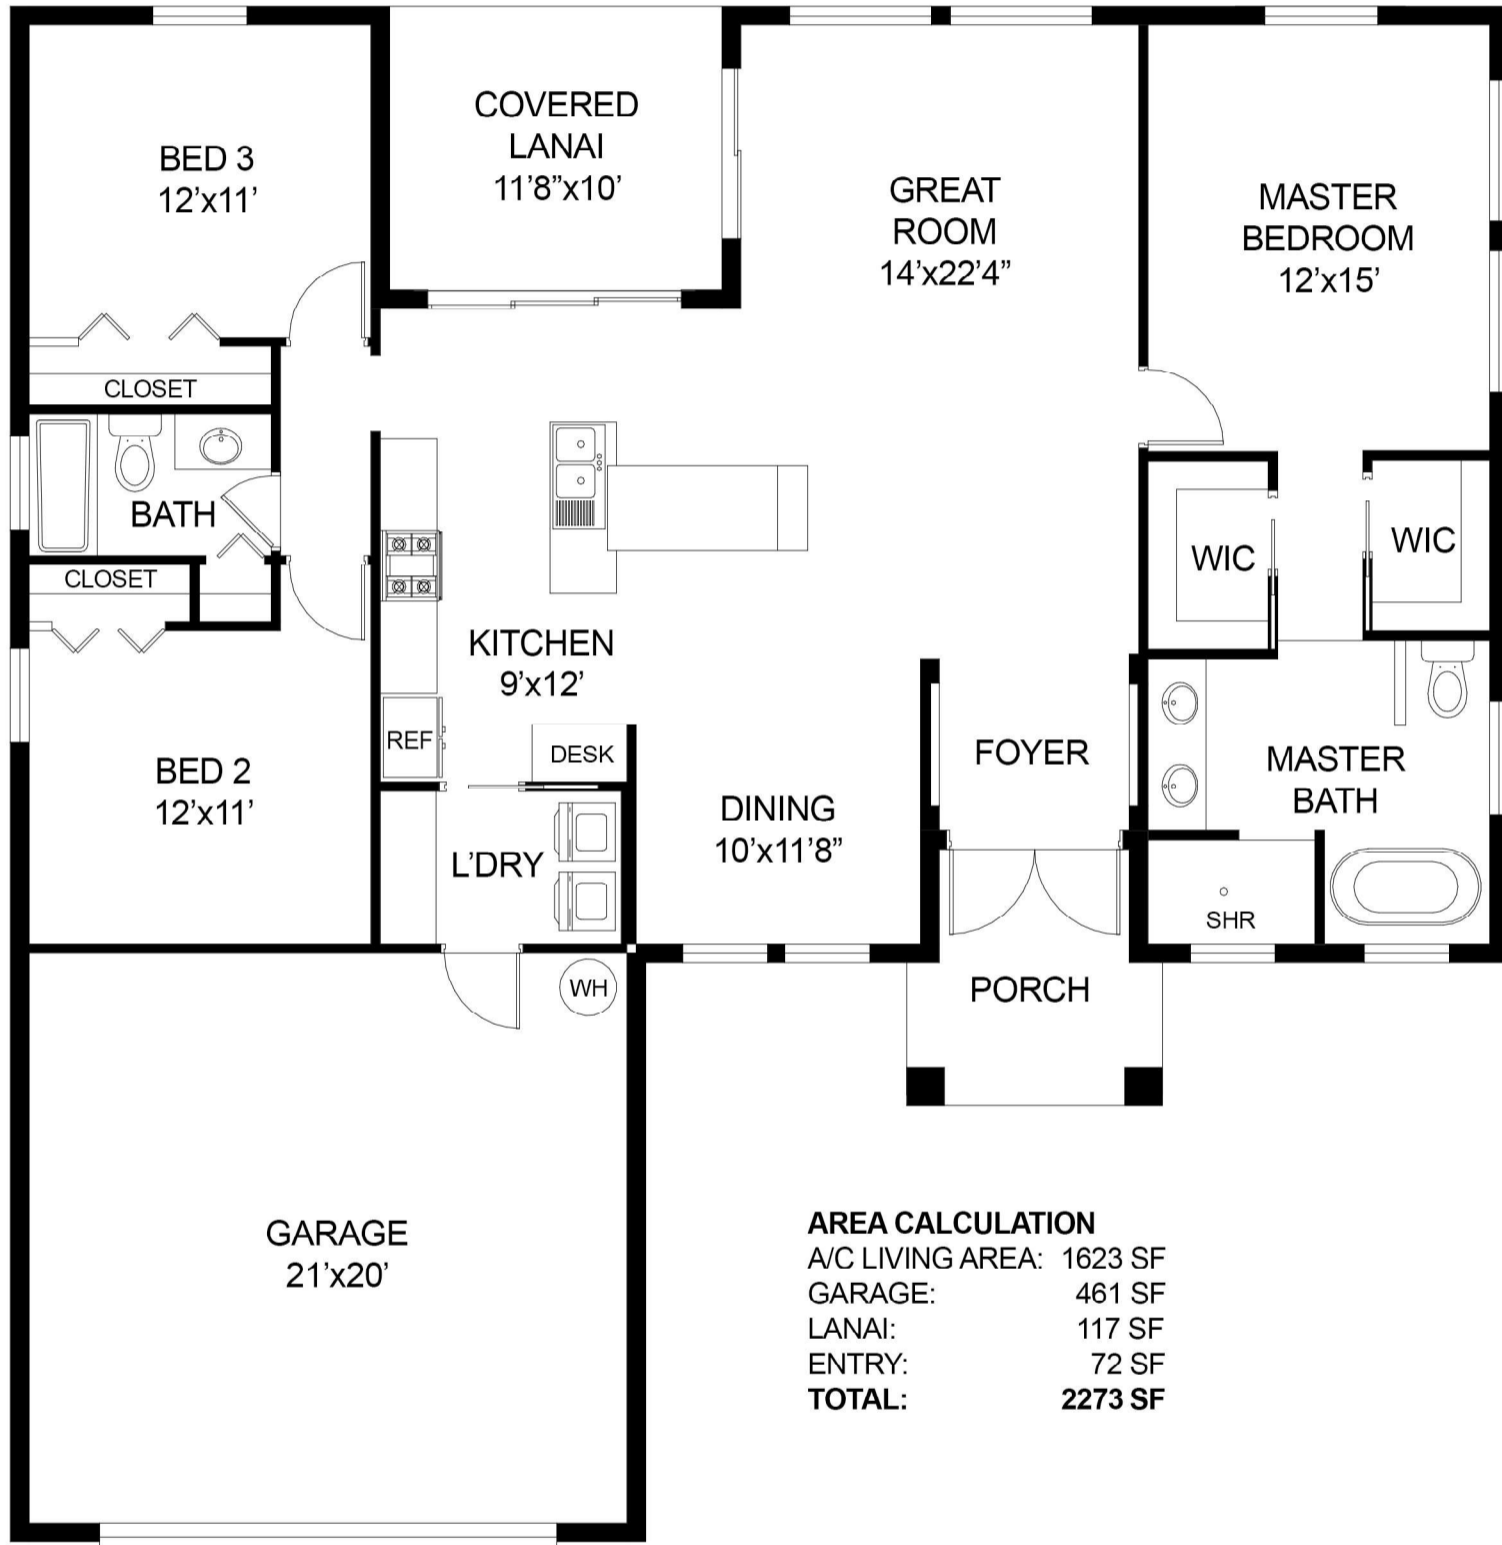

Sunsational Homes

Quality. Value. Service.

www.Sunsational-Homes.com

Donna Floor Plan - 3 Bedrooms with 2 Bathrooms - 1623 square feet