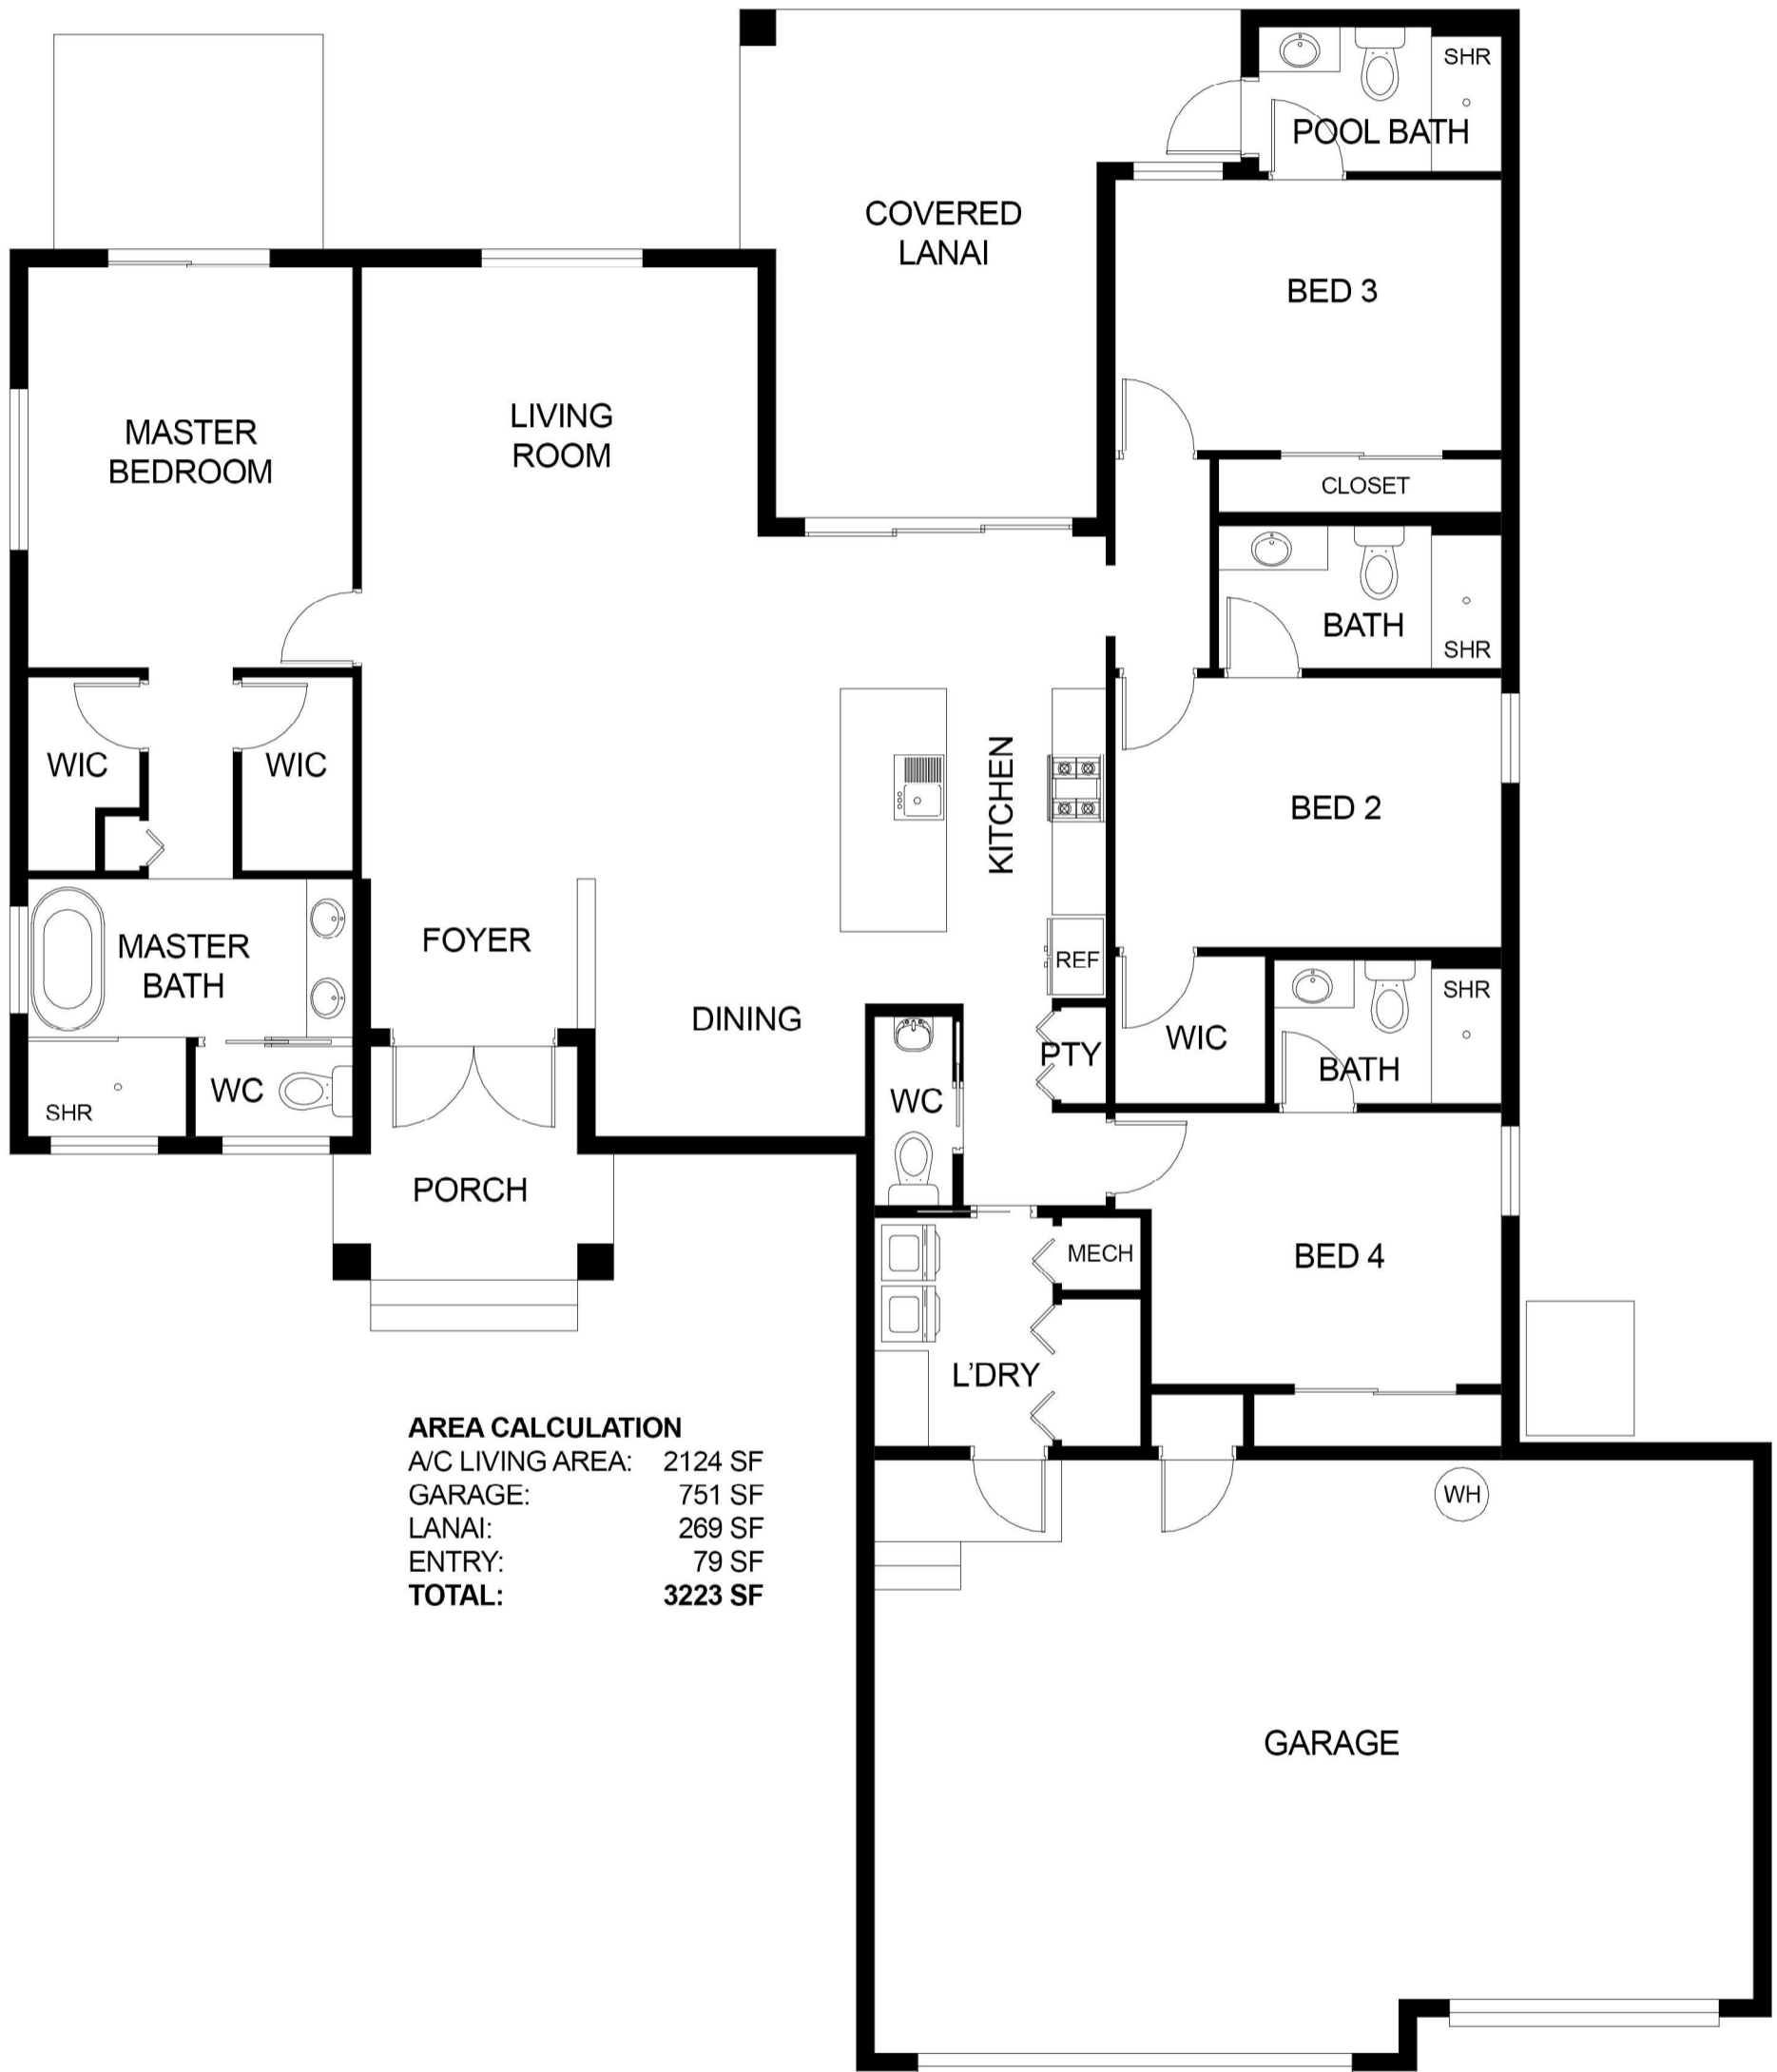

Sunsational Homes

Quality. Value. Service.

www.Sunsational-Homes.com

AREA CALCULATION	
A/C LIVING AREA:	2124 SF
GARAGE:	751 SF
LANAI:	269 SF
ENTRY:	79 SF
TOTAL:	3223 SF

Odin Floor Plan - 4 Bedrooms with 4.5 Bathrooms - 2124 square feet