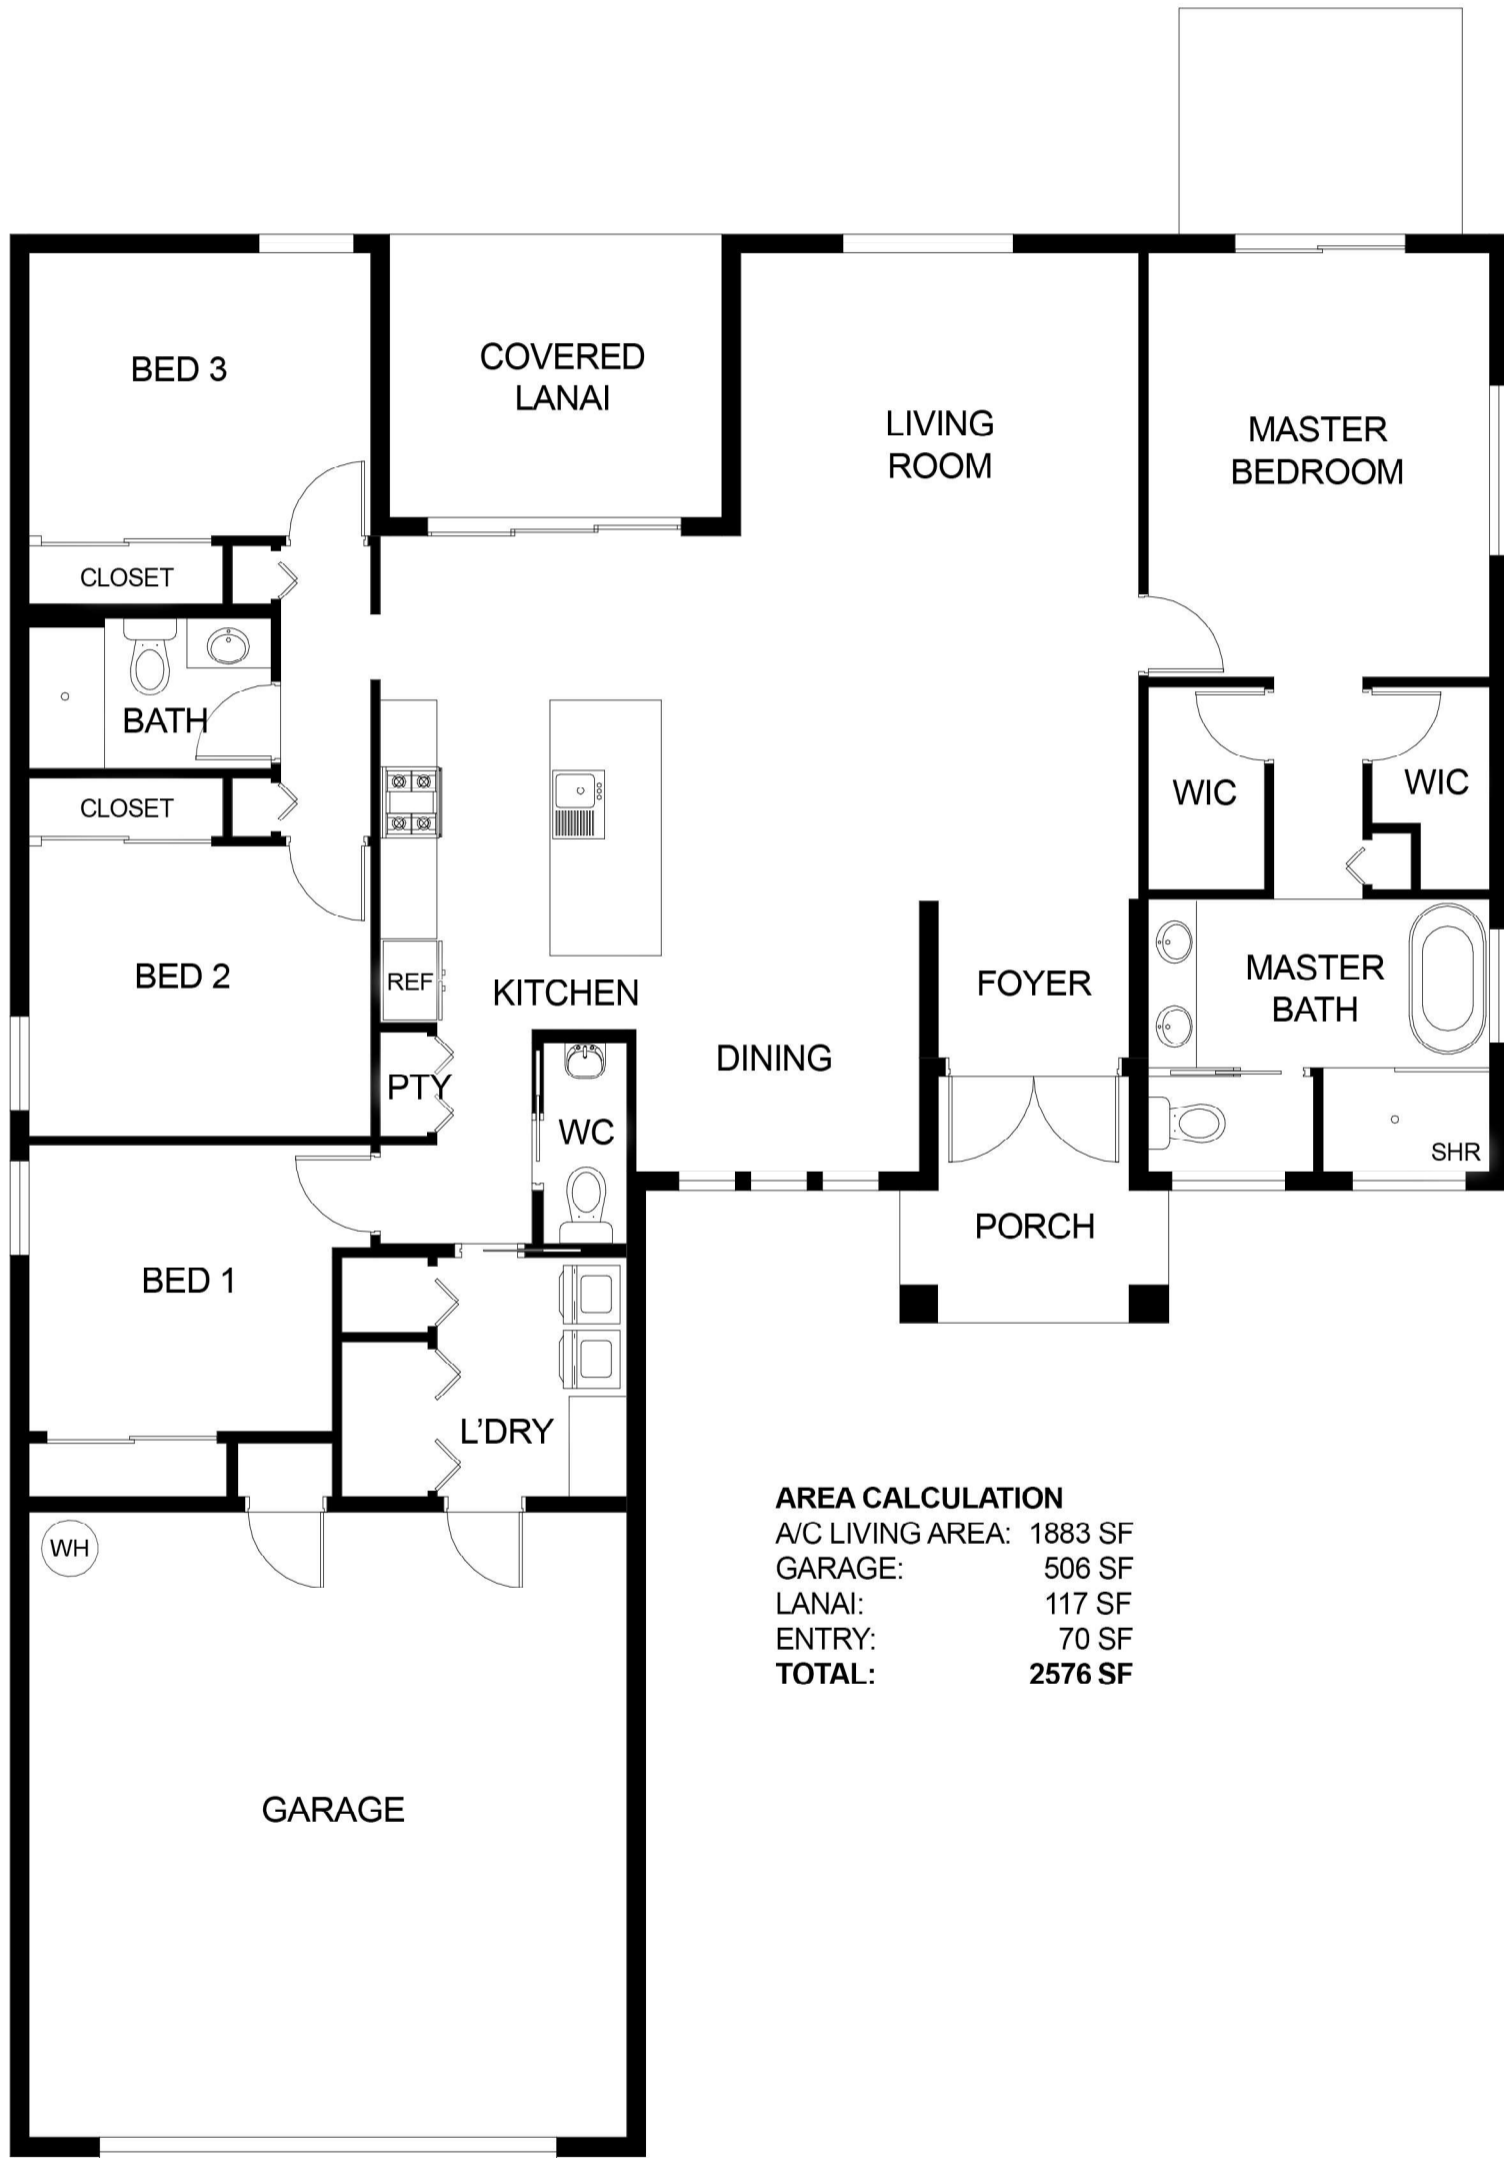

Sunsational Homes

Quality. Value. Service.

www.Sunsational-Homes.com

Charley Floor Plan - 4 Bedrooms with 2.5 Bathrooms - 1883 square feet