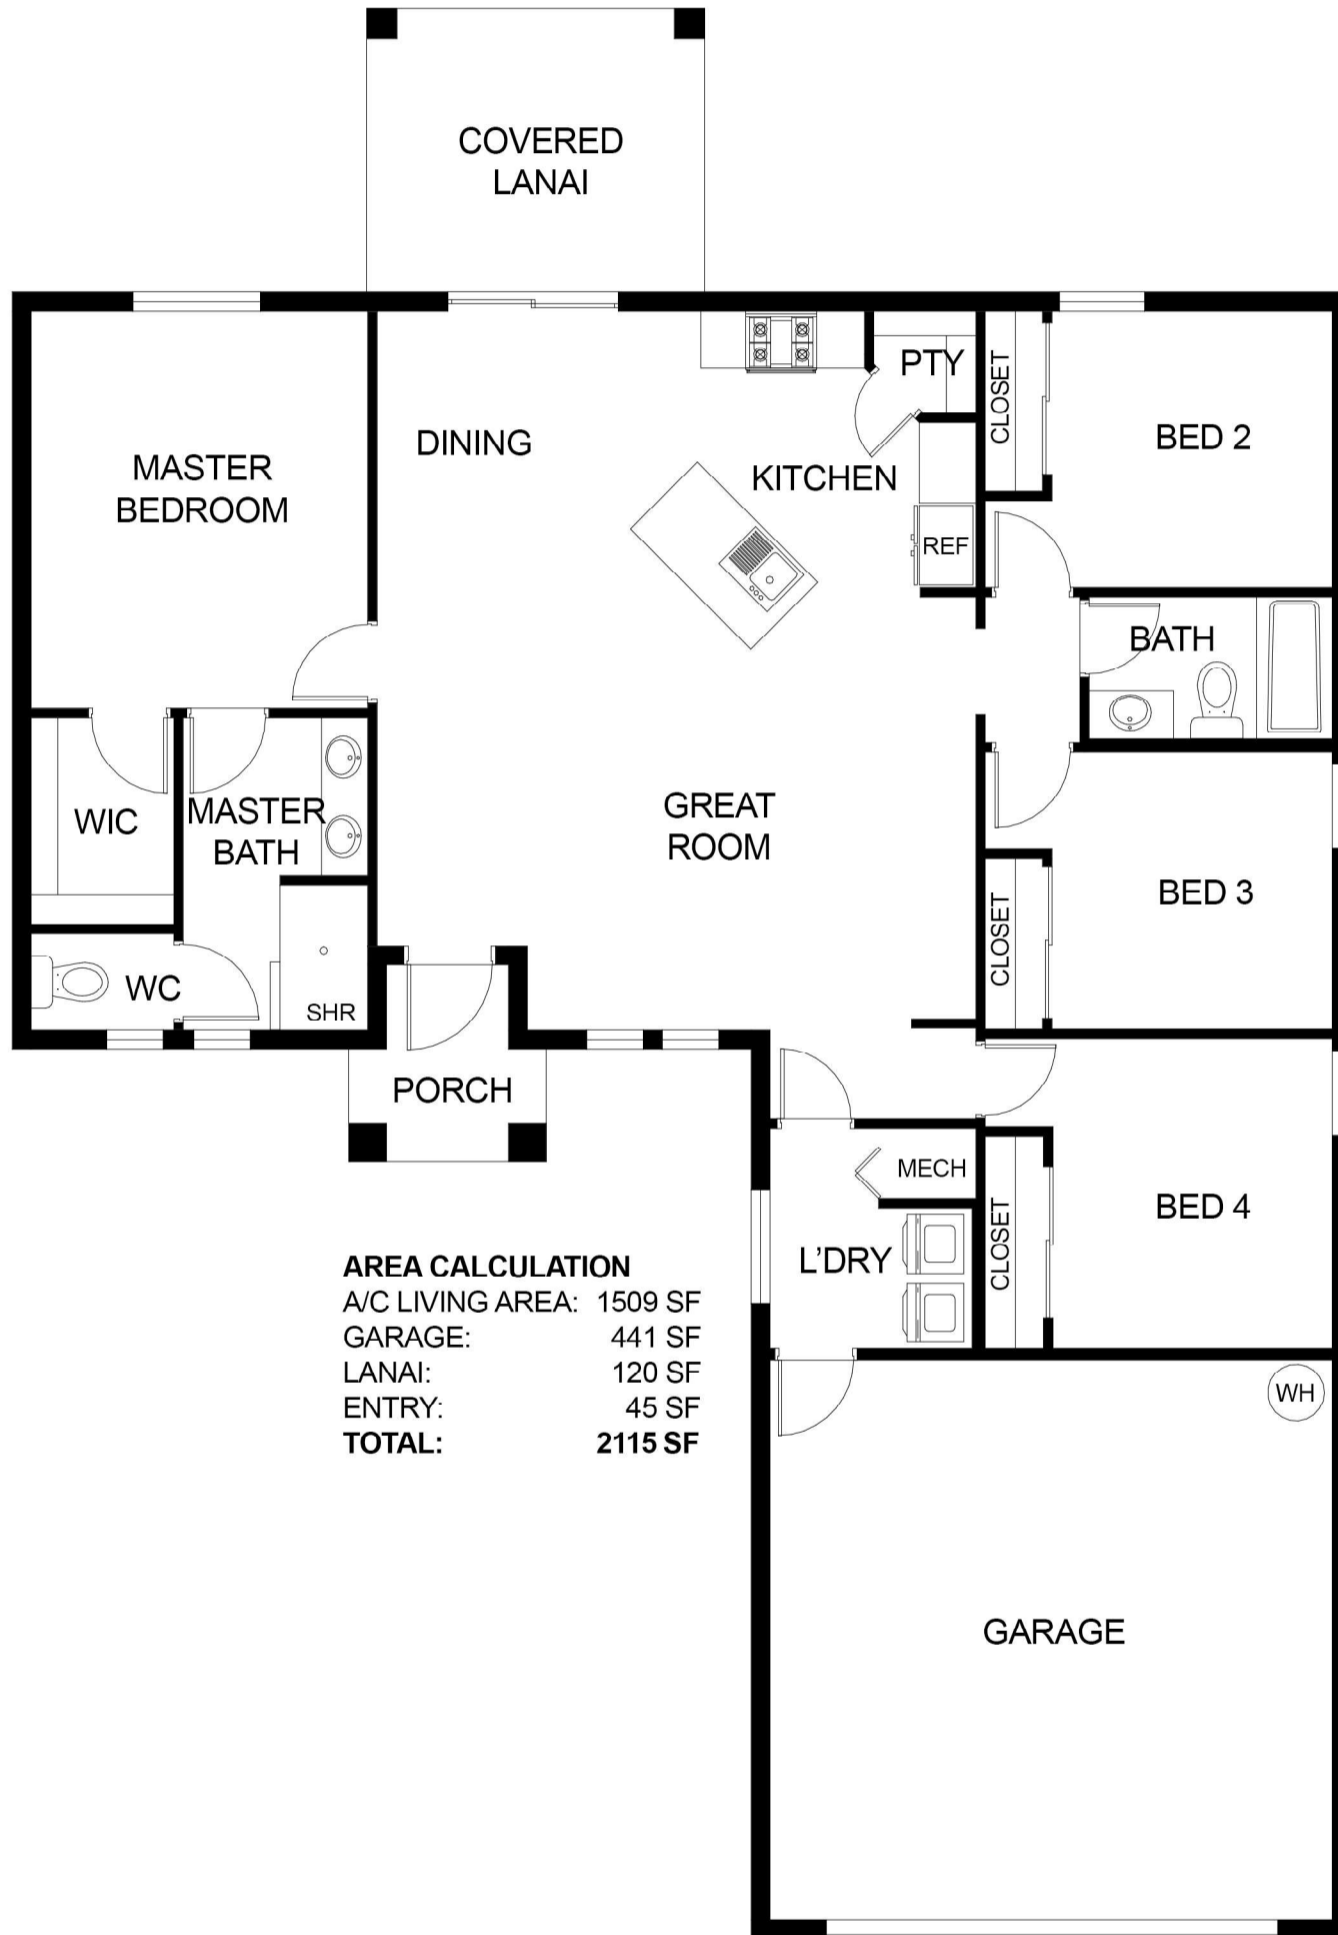

**Sunsational Homes**

*Quality. Value. Service.*

[www.Sunsational-Homes.com](http://www.Sunsational-Homes.com)

**Tracey Floor Plan - 4 Bedrooms with 2 Bathrooms - 1509 square feet**